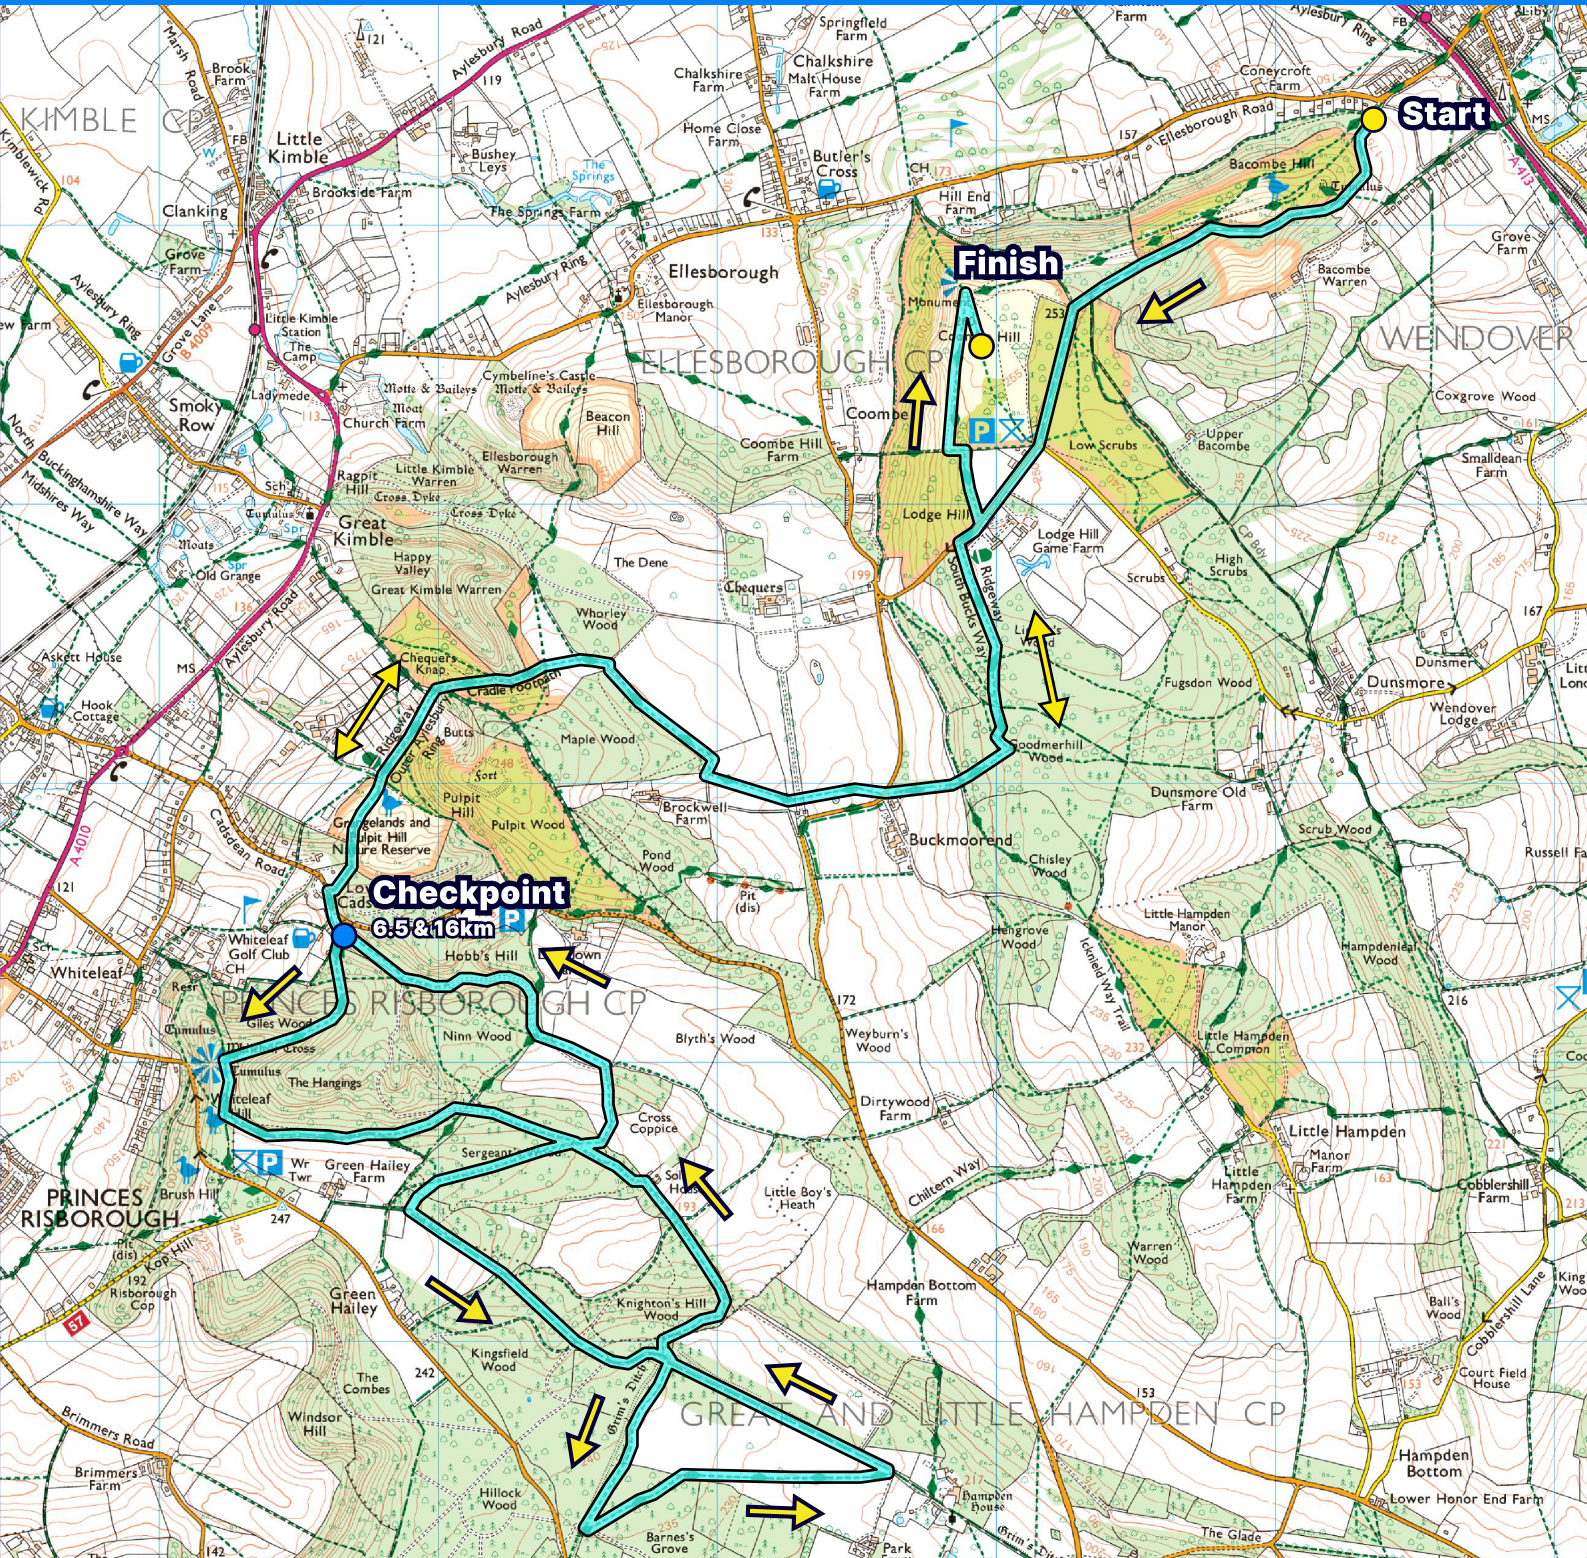

Chiltern Ridge Half Marathon

Sunday 2nd July 2023, 1030

DISTANCE
21.2km
ELEVATION
536m+